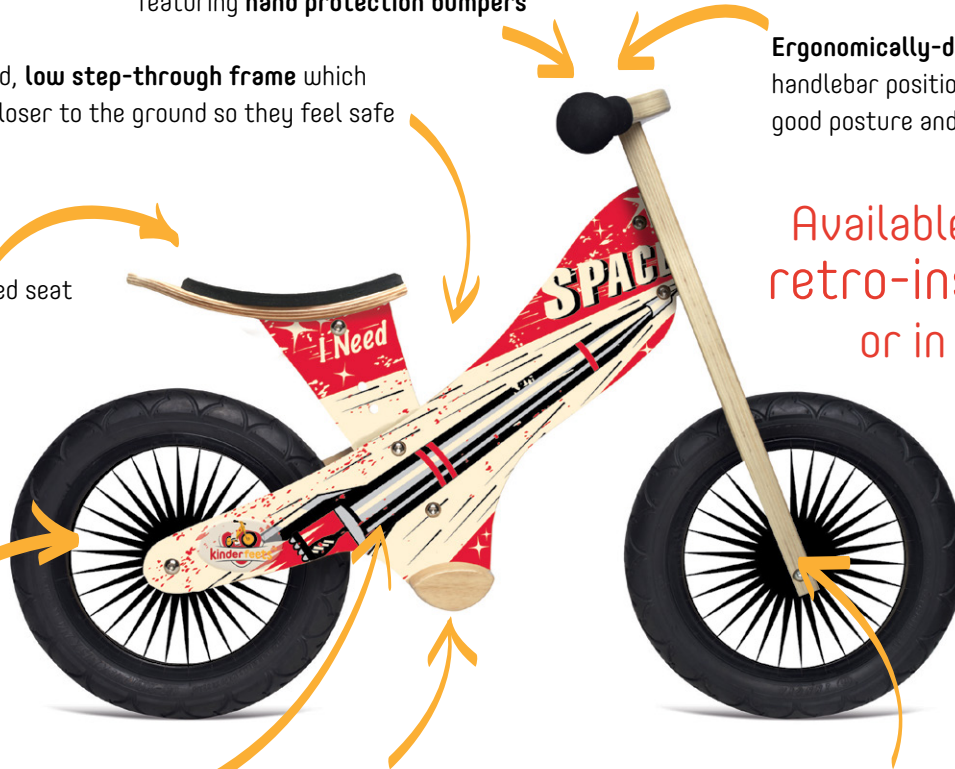

Non-toxic safety hand grips
featuring **hand protection bumpers**

Patented Dutch-inspired, **low step-through frame** which places children's feet closer to the ground so they feel safe

Ergonomically-designed seat and handlebar position to encourage good posture and maximize comfort

Adjustable, cushioned seat

Available in
retro-inspired designs
or in a natural finish

Custom spokes for
that cool **retro look!**

The lightweight
spokes make it
lighter than the
Kinderfeets Classic

EVA **airless**,
biodegradable tires

Choose between awesome
retro graphics or **natural finish**

Foot pegs help children position
their feet properly for cruising
and to prepare for pedals

Handmade with the wood of fast-growing
birch trees—a **replenishable source**.
AND we plant trees with Trees for the Future!