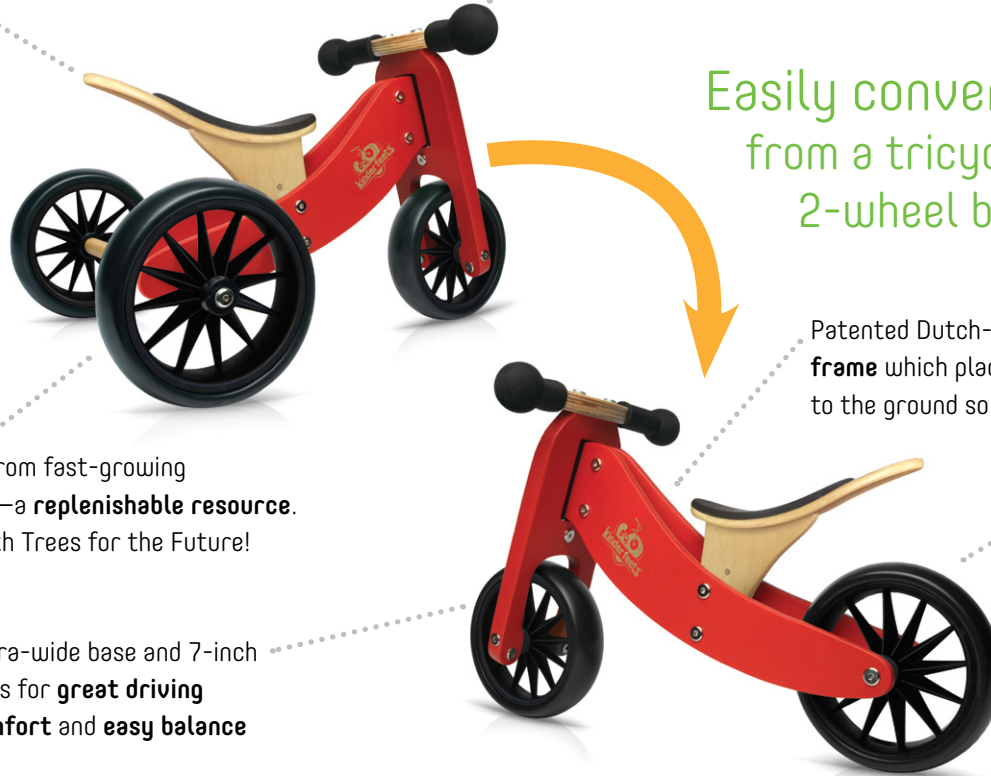

Designed for “tiny tots” ages 12 to 24 months, Kinderfeets Tiny Tot starts off as a tricycle and when the child is ready, it easily converts into a 2-wheel balance bike. It’s the smallest 2-in-1 balance bike on the market!

Smallest
2-in-1
balance bike

FOR AGES 12 TO 24 MONTHS

Adjustable, cushioned seat
Height: 9" to 11"
(23 to 28 cm)

Non-toxic safety hand grips
featuring **hand protection bumpers**

Easily converts
from a tricycle to a
2-wheel balance bike!

Patented Dutch-inspired, **low step-through frame** which places children's feet closer to the ground so they feel safe

Handmade with wood from fast-growing birch trees or bamboo—a **replenishable resource**. AND we plant trees with Trees for the Future!

EVA **airless, biodegradable** tires

Extra-wide base and 7-inch tires for **great driving comfort** and **easy balance**

86643 • Tiny Tot Red

86645 • Tiny Tot Blue

86646 • Tiny Tot Pink

- Suitable for children age 12 months and up
Weight limit 40 lbs. (18 kg)