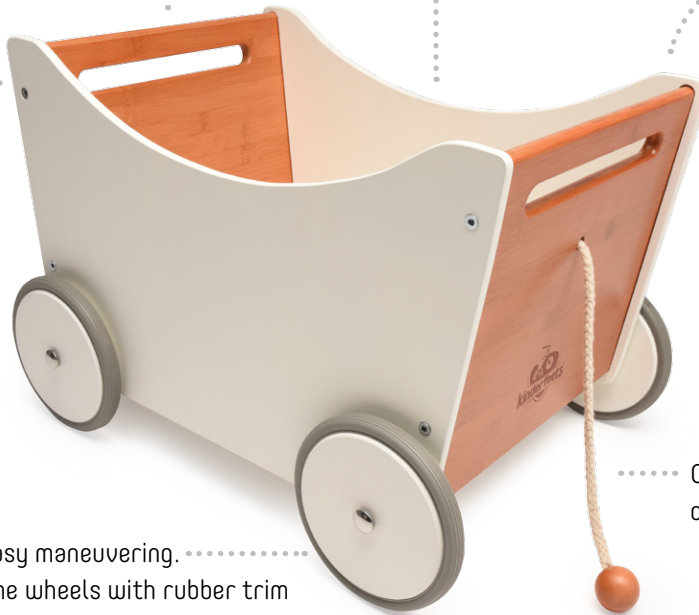

- Suitable for age 12 months and up.
  Weight limit: 66 lb (30 kg)
- Eco-Friendly
- Dimensions: 20.5" L x 15" W x 15.5" H
  (52 x 38 x 37 cm)
  Weight: 12 lbs. (5.5 kg)
- Case Pack: 2
  Dimensions: 21.9" L x 9.5" W x 15" H
  (55.5 x 24 x 38.5 cm)
  Case Weight: 28 lbs. (12.7 kg)

Large wheels for easy maneuvering.
The positioning of the wheels with rubber trim
prevents scratches on walls and furniture.

Can be used as a **walker**
or **pulled** by the string