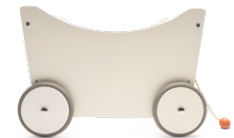

- Suitable for age 12 months and up.
  Weight limit: 66 lb (30 kg)
- Eco-Friendly
- Dimensions: 20.5" L x 15" W x 15.5" H
  (52 x 38 x 37 cm)
  Weight: 12 lbs. (5.5 kg)
- Case Pack: 2
  Dimensions: 21.9" L x 9.5" W x 15" H
  (55.5 x 24 x 38.5 cm)
  Case Weight: 28 lbs. (12.7 kg)

Large wheels for easy maneuvering.
The positioning of the wheels with rubber trim
prevents scratches on walls and furniture.

Can be used as a **walker**
or **pulled** by the string