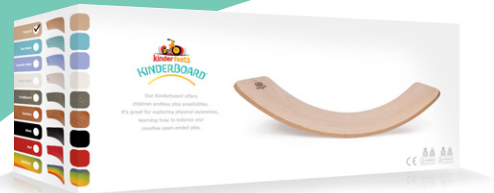

6 02573 24613 9